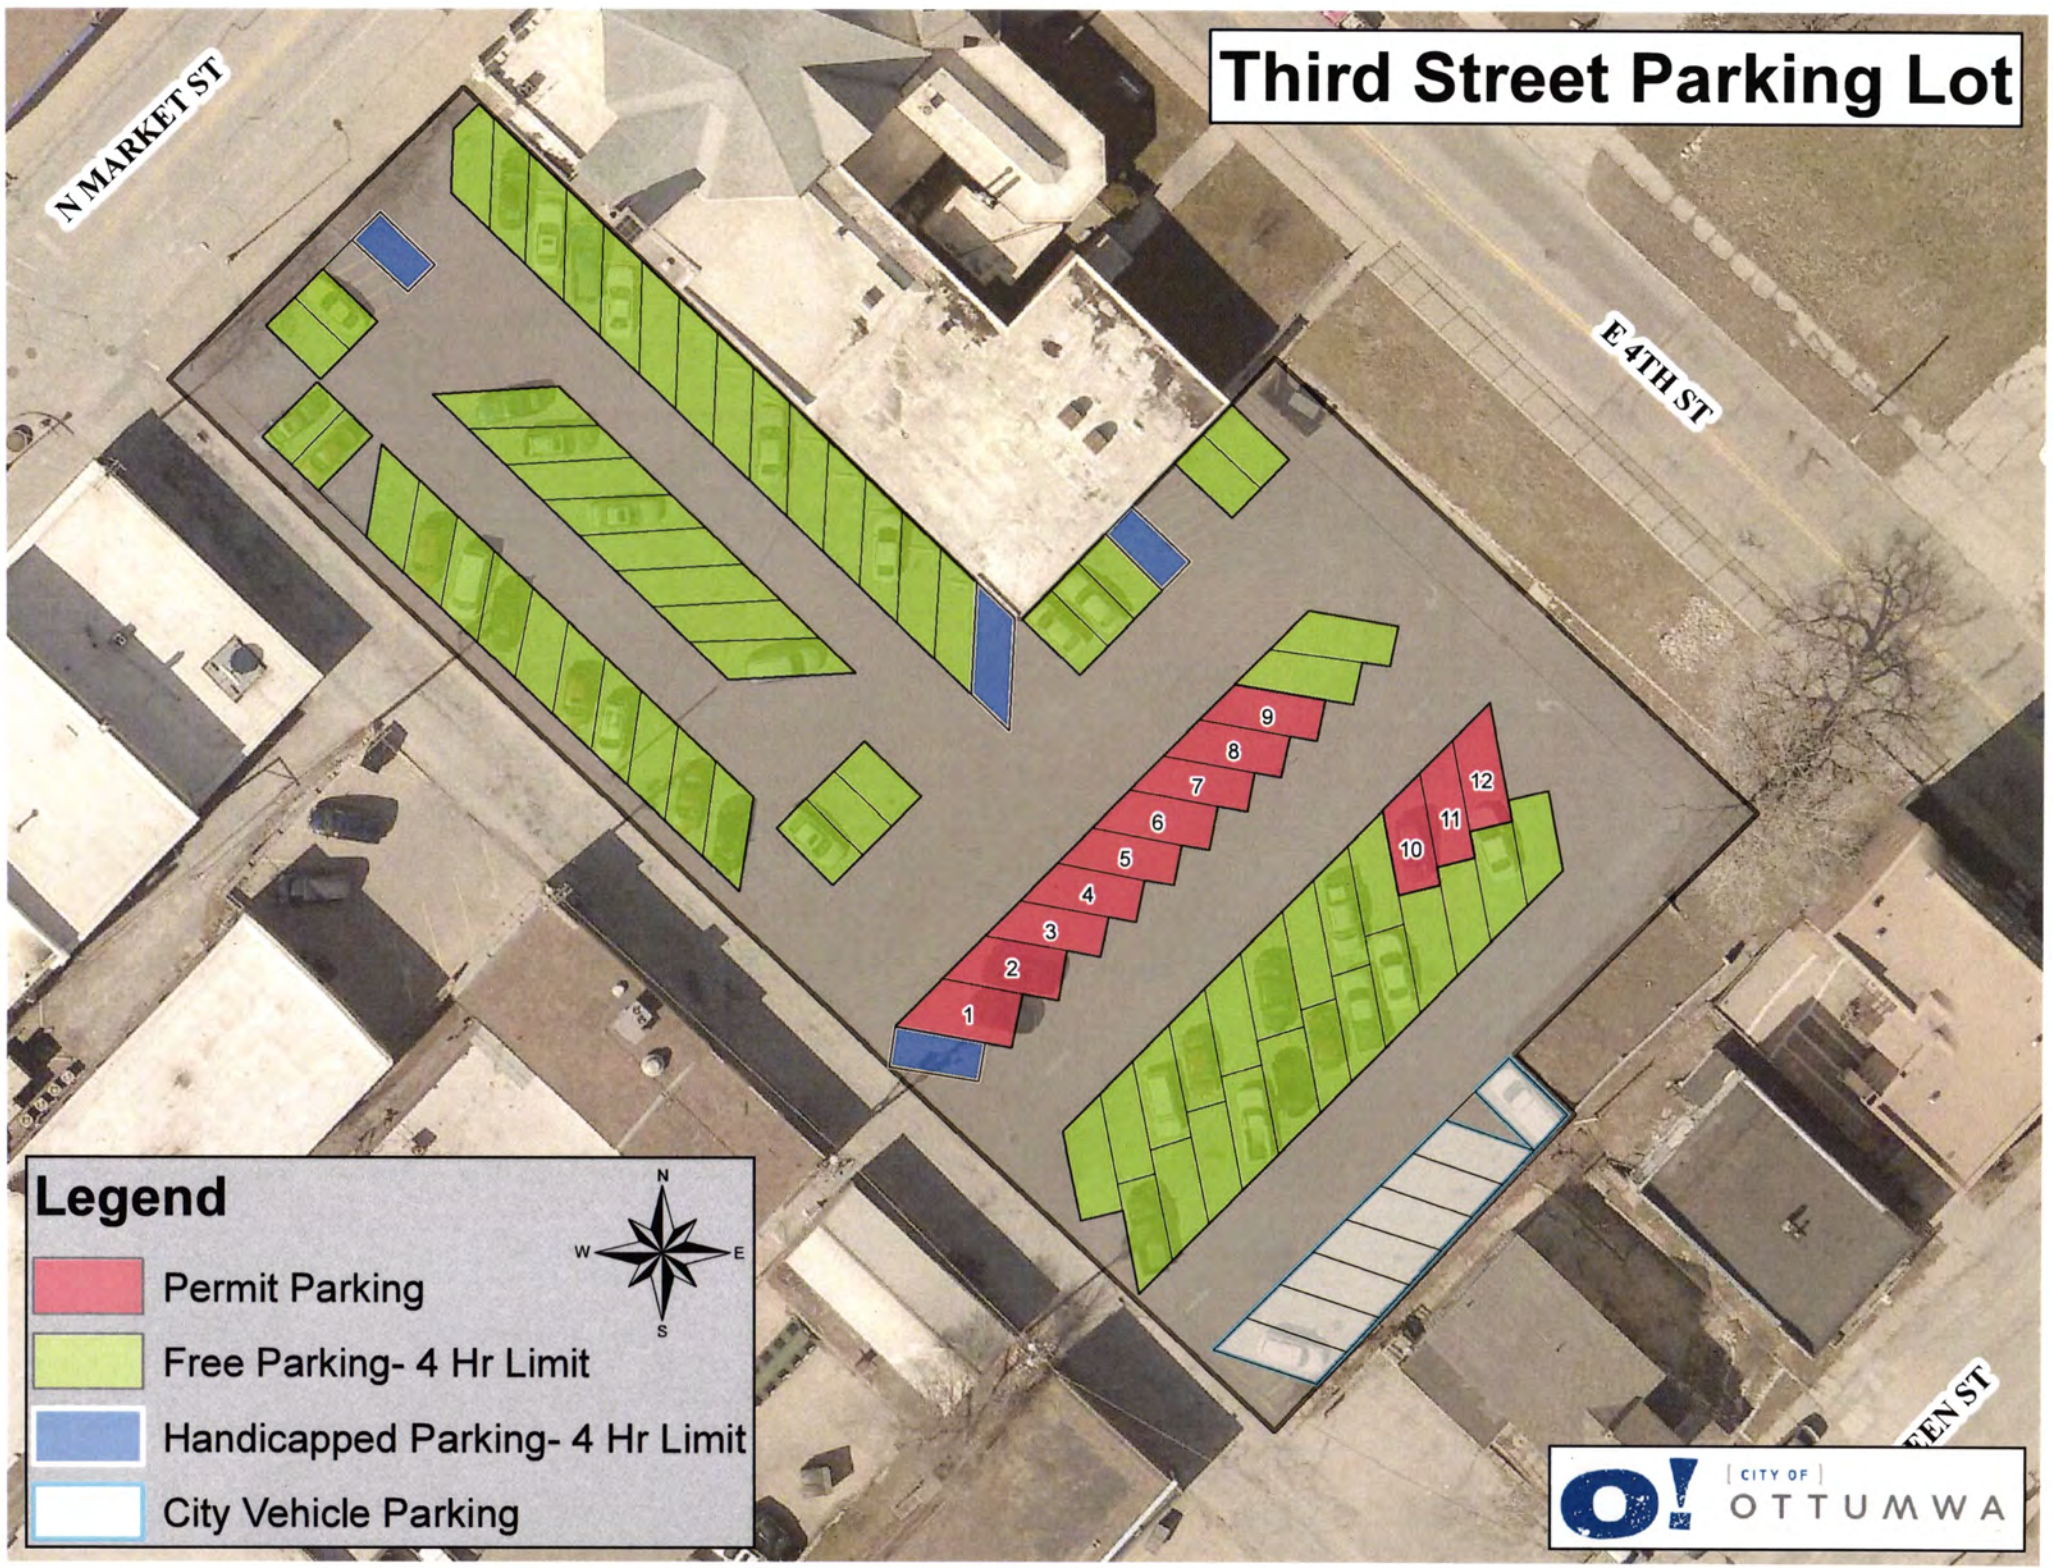

River Drive Parking Lot

S COURT ST

E MAIN ST

RIVER DR

Legend

-  Free Parking- 1.5 Hr Limit
-  Handicapped Parking- 1.5 Hr Limit

Third Street Parking Lot

N MARKET ST