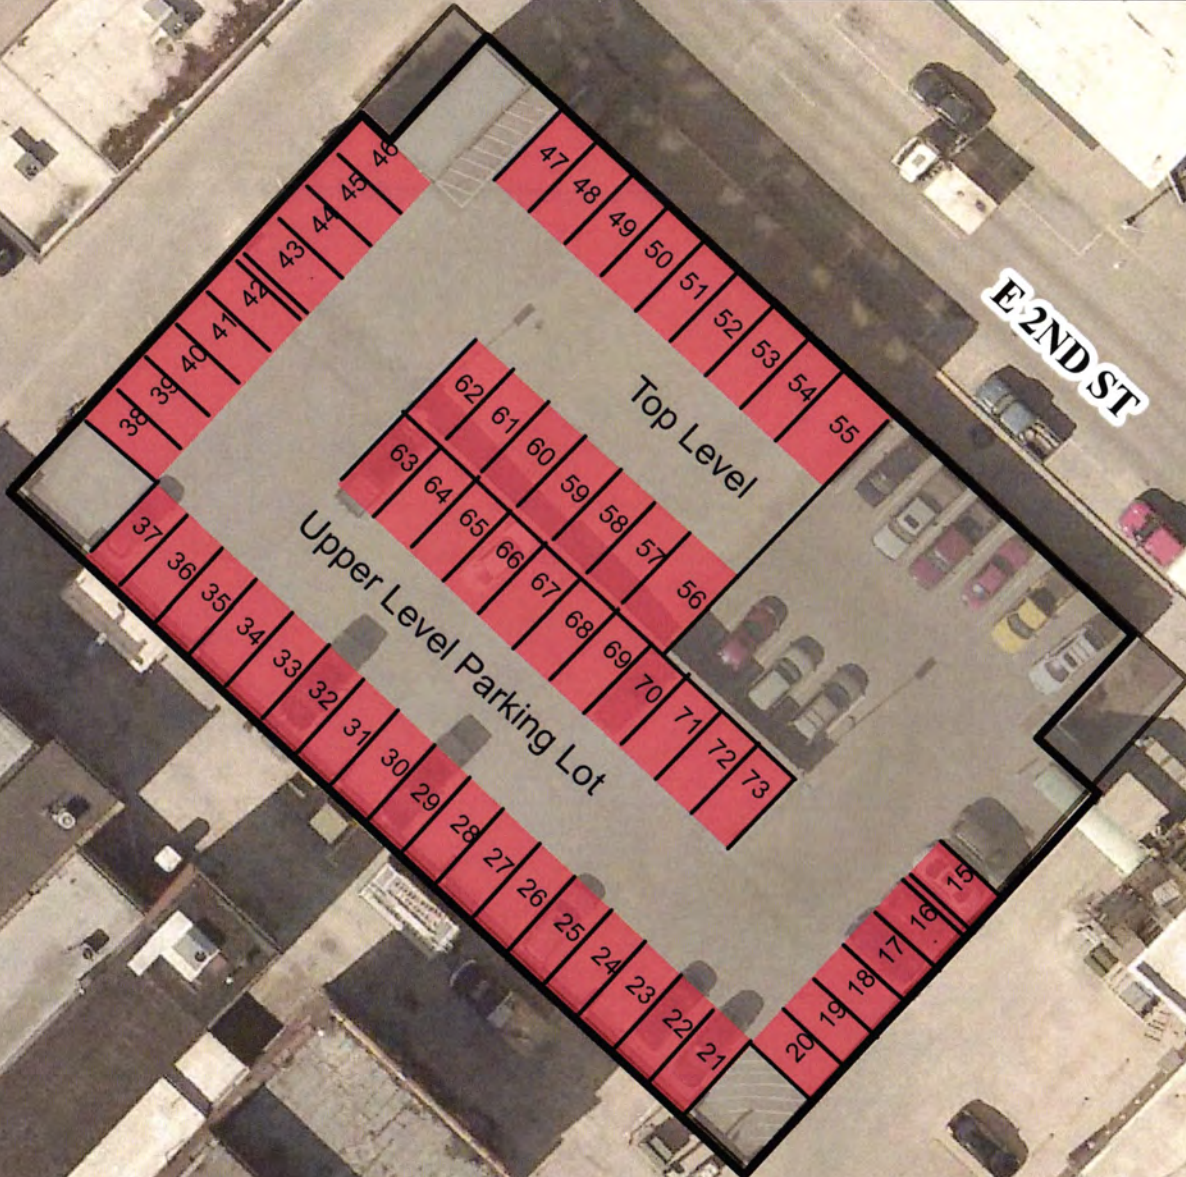

Second Street Parking Lot Upper Level

SCOURT ST

E 2ND ST

Legend

Permit Parking- Upper Level