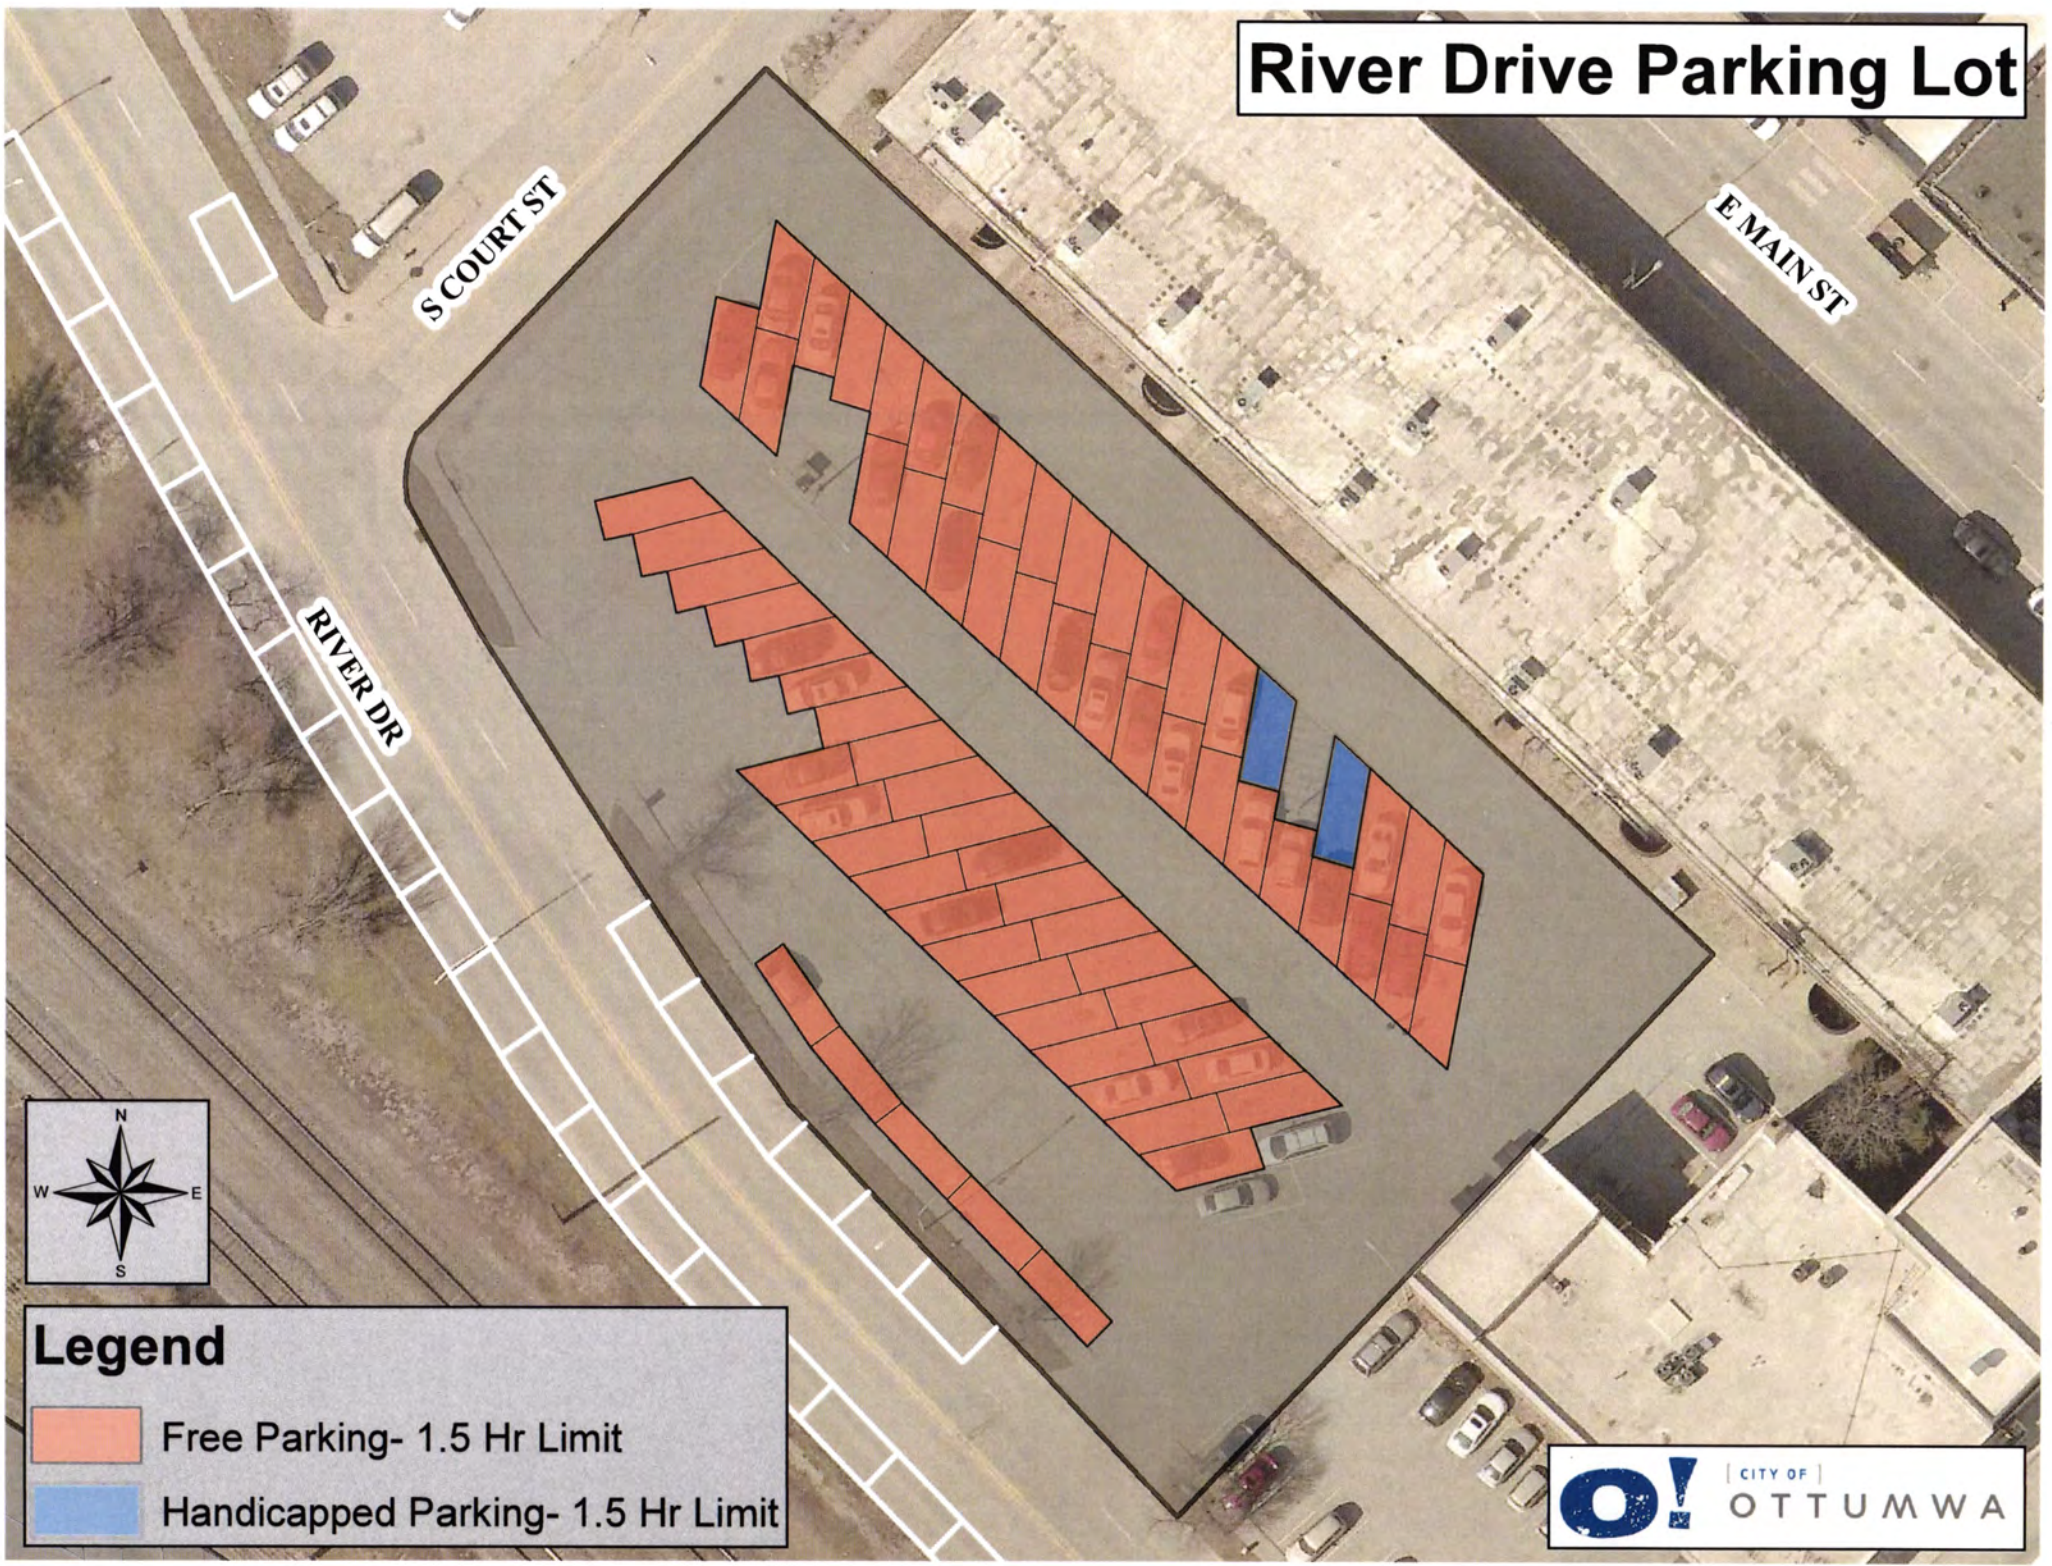

River Drive Parking Lot

S COURT ST

E MAIN ST

RIVER DR

Legend

-  Free Parking- 1.5 Hr Limit
-  Handicapped Parking- 1.5 Hr Limit

Third Street Parking Lot

N MARKET ST