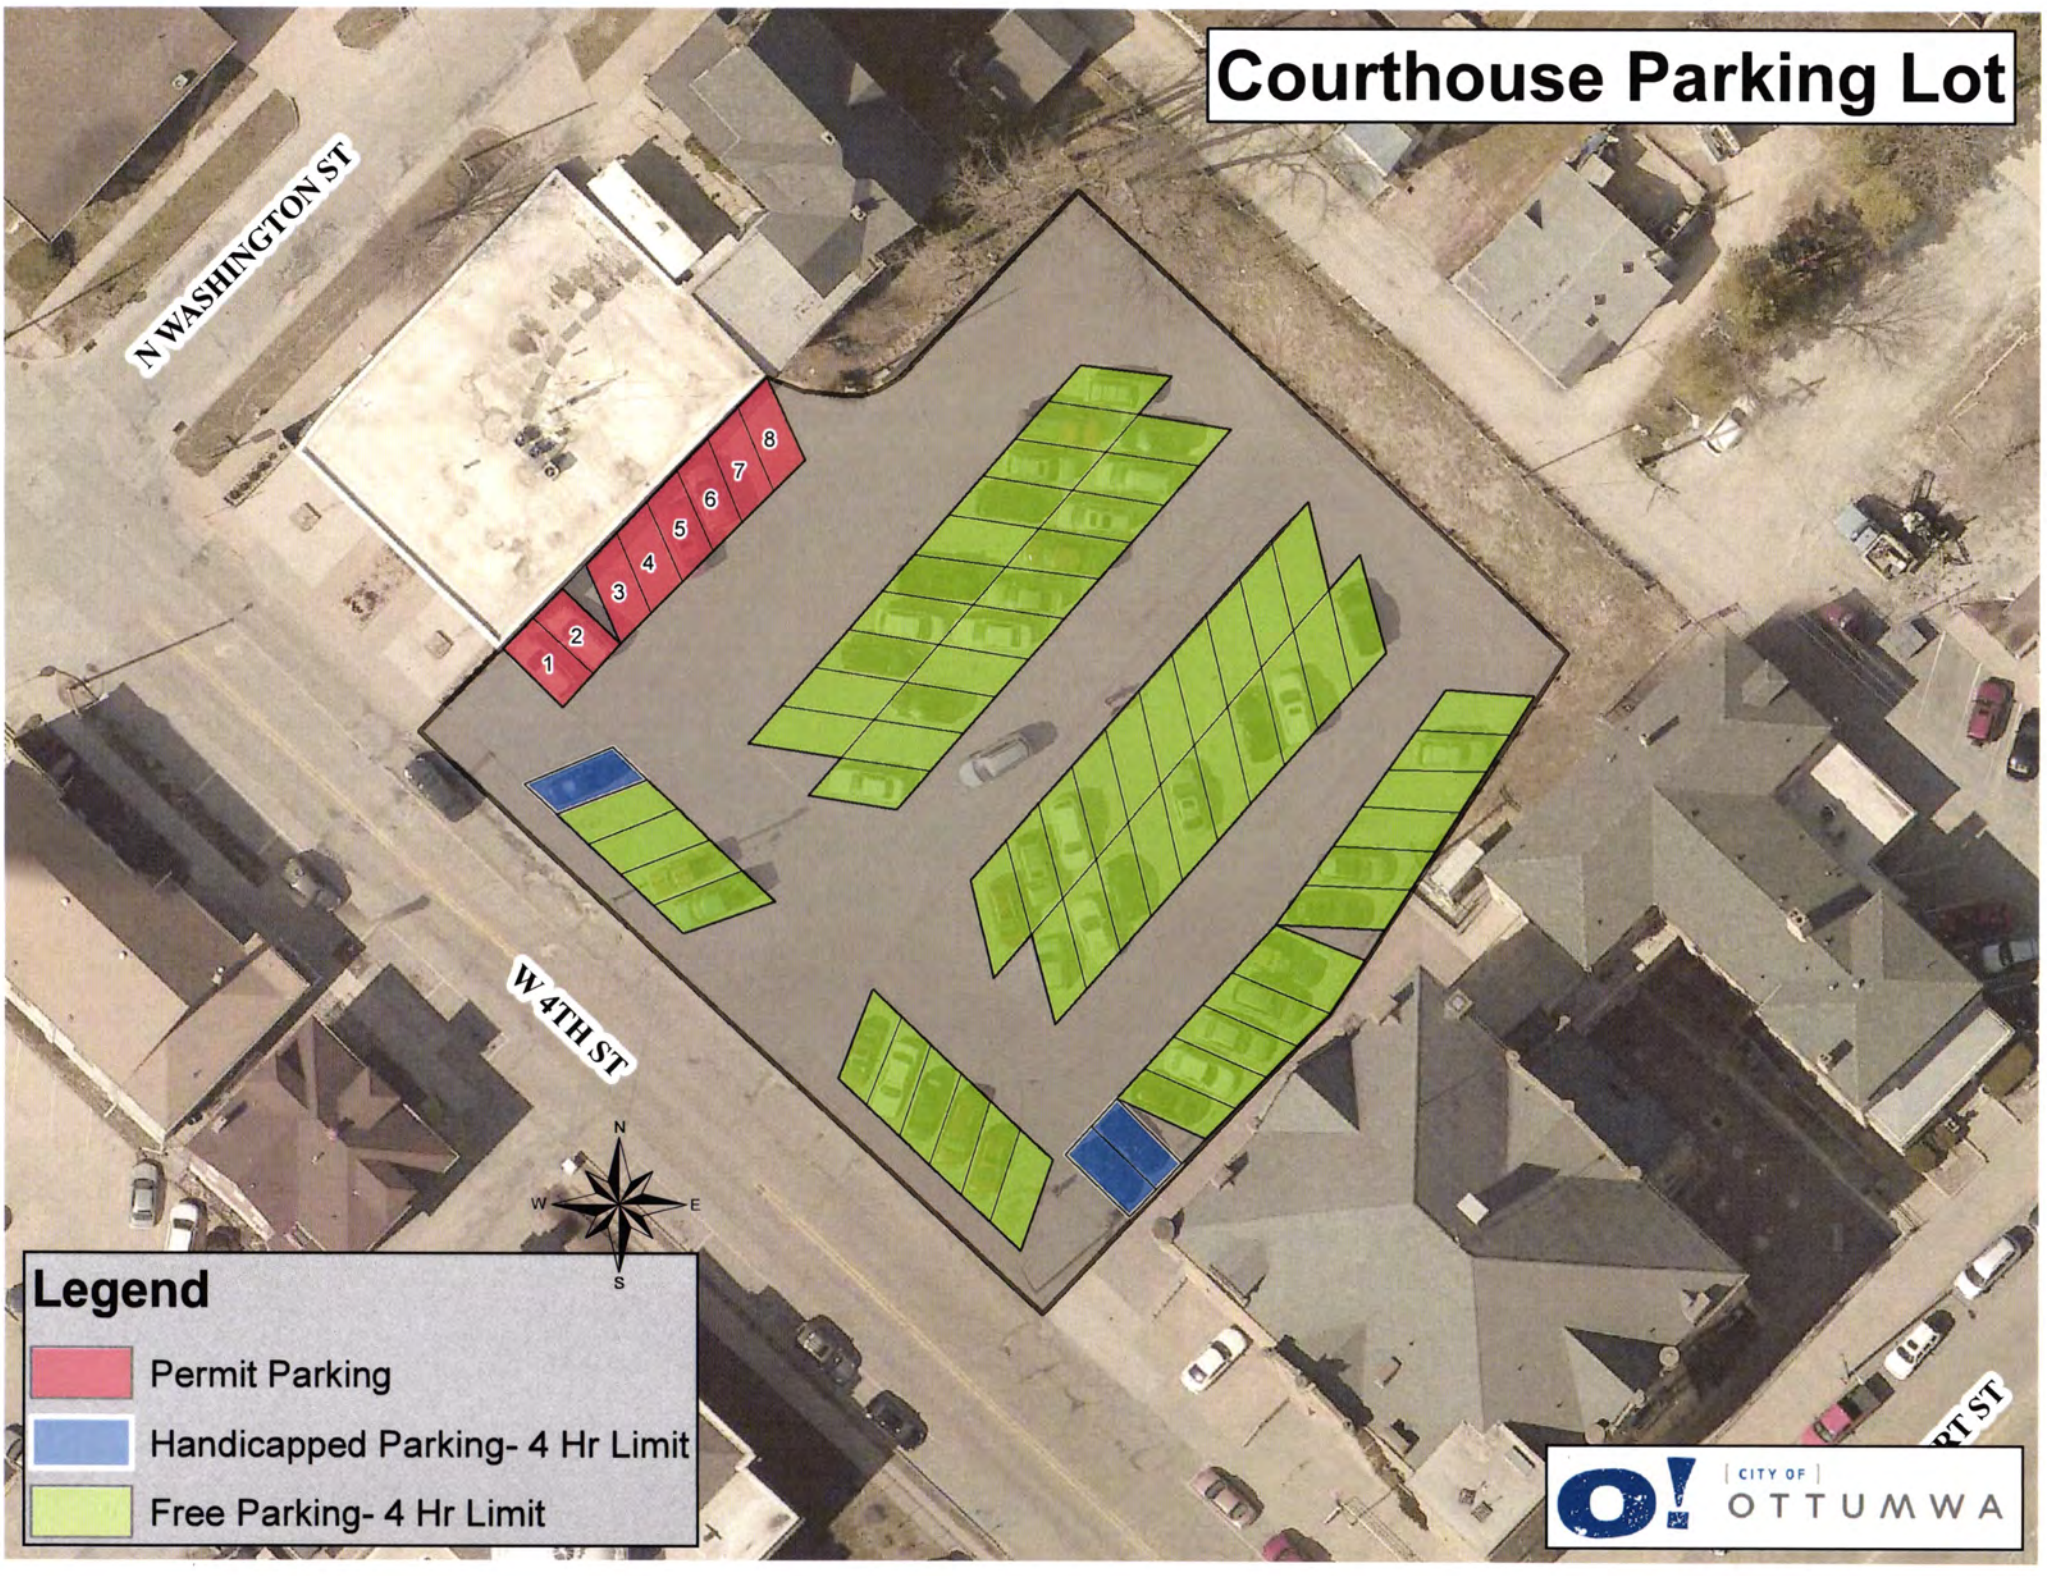

Courthouse Parking Lot

N WASHINGTON ST

W 4TH ST

Legend

- Permit Parking
- Handicapped Parking- 4 Hr Limit
- Free Parking- 4 Hr Limit